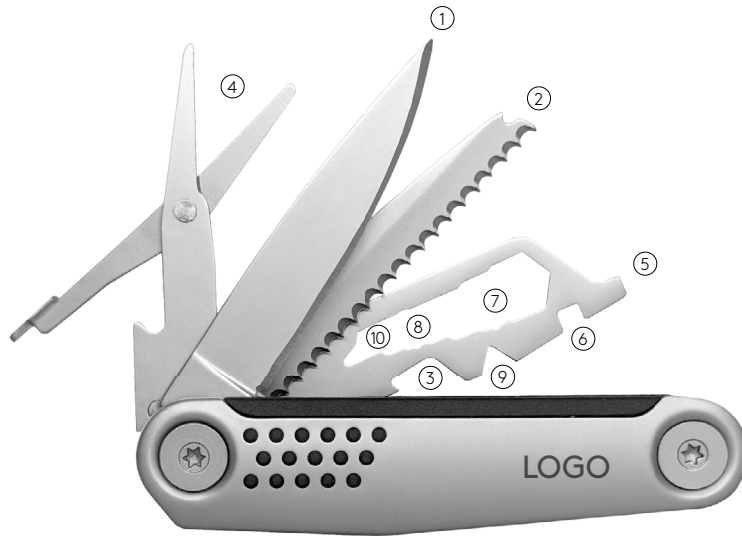

15 functions

- 1 blade
- 2 saw
- 3 cap lifter
- 4 scissors
- 5 flat-tip screwdriver
- 6 spoke key
- 7 hexagonal sockets (5)
- 8 multi-tooth key (2)
- 9 cable stripper
- 10 nail drawer

The compact multifunctional knife is the reinterpretation of the classic pocket knife with an excellent design, maximum precision and well thought-out functions for everyday use! Developed as a compact, modern tool for everyday use, the STRUKTURA knife 15+ offers everything that is needed today in terms of functionality. The perfectly crafted stainless steel handles with the distinctive RICHARTZ® rubber knobs enclose a variety of well thought-out functions and all fold-out functional parts of the pocket knife can also be easily locked individually - for a high level of occupational safety and precise work.

Awards for RICHARTZ®:

STRUKTURA knife 15+

PERFECT FOR USE ...

... as an employee gift

... as a collection item

... as campaign supporter

... with standard packaging

PRODUCT FACTS

- Reinterpretation of the classic pocket knife
- Functional parts that can be locked and unlocked individually
- laser engraving **MOQ 1 piece**
- individual packaging **MOQ 100 pieces**